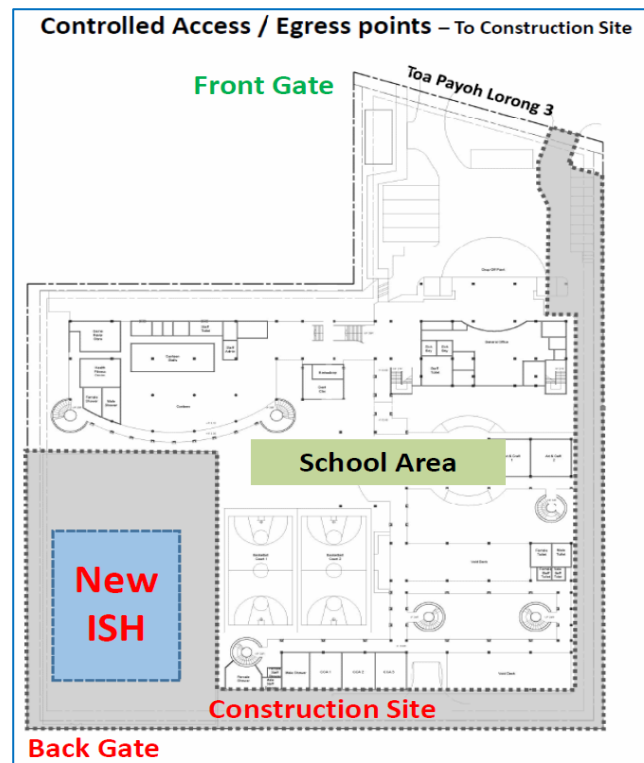

19 Mar 2018

KCS/92/18

Dear Parents,

COMMENCEMENT OF UPGRADING WORKS

In 2017, parents were informed that Kheng Cheng School will be upgraded with additional facilities as part of MOE's plan to support holistic education. We are pleased to inform you that construction works will commence on 26 Mar 2018 and are expected to be completed by Feb 2020.

During upgrading, the school will continue to operate at its current site and we will take the necessary safety and security measures to ensure the well-being of our students and staff. Safety signs, netting and selected classrooms air-conditioning will be installed to minimise dust and noise. Safety hoarding will also be carried out to segregate the school and the construction area.

We would like to seek the cooperation of parents on the following matters:

Construction Site

- Parents and students are not allowed to enter the construction site at all times.
- For the safety and security of our students and staff, **the back gate would be closed from 26 Mar 2018**. Parents using the back gate are advised to plan their routes using the front gate.
- We have adopted the suggestion given by some parents during our engagement session last year and have made arrangements with the school's transport company to provide a shuttle service from the back gate to school. Interested parents can call Teo Boon Transport Admin Office to enquire about the service at 6758 5382.

Teaching and Learning

仁 勇 誠 勤
KINDNESS COURAGE SINCERITY DILIGENCE
IN HEART TO STAND OF MIGHT OF HAND

SCHOOL GREEN AWARDS
LOTUS SUSTAINED
ACHIEVEMENT AWARD