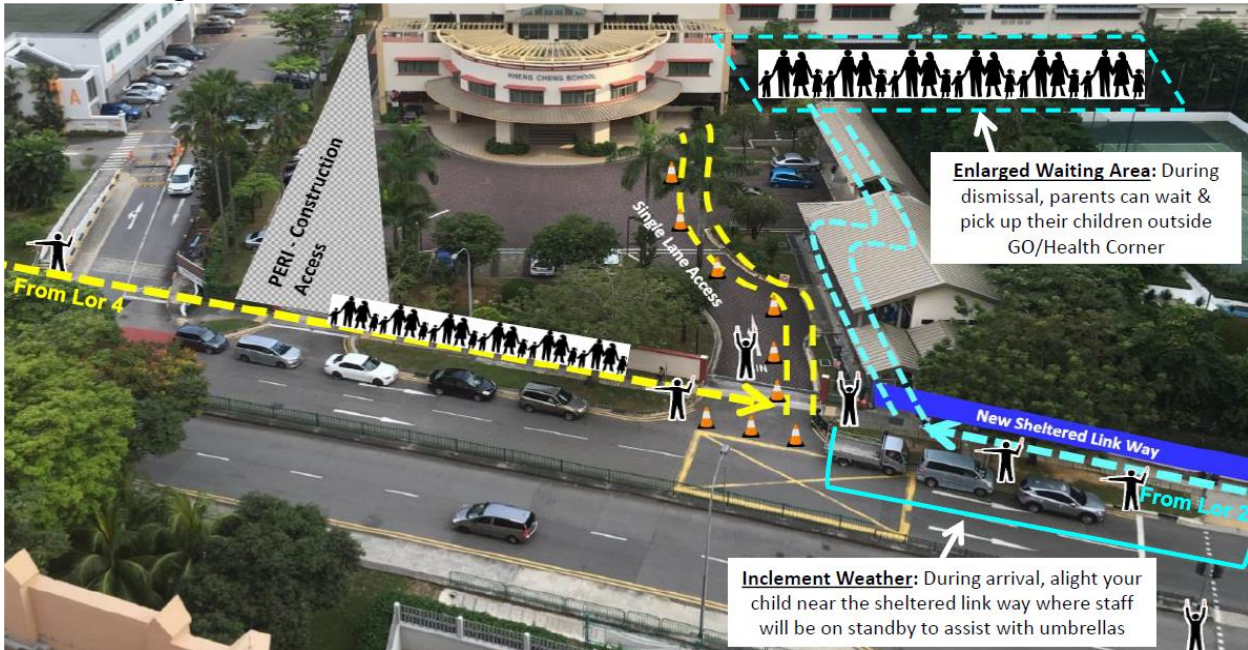

We would like to seek the cooperation of parents on the following matters:

Construction Site

- Parents and students are not allowed to enter the construction site at all times.
- For the safety and security of our students and staff, **the back gate would be closed from 26 Mar 2018**. Parents using the back gate are advised to plan their routes using the front gate.
- We have adopted the suggestion given by some parents during our engagement session last year and have made arrangements with the school's transport company to provide a shuttle service from the back gate to school. Interested parents can call Teo Boon Transport Admin Office to enquire about the service at 6758 5382.

Teaching and Learning

仁 勇 誠 勤
KINDNESS COURAGE SINCERITY DILIGENCE
IN HEART TO STAND OF MIGHT OF HAND

SCHOOL GREEN AWARDS
LOTUS SUSTAINED
ACHIEVEMENT AWARD

Traffic Management

- For parents who drive their child to school, do adhere to traffic rules and signs.
- Prepare your child early to alight at the designated drop off area outside the main gate. Traffic marshals will be on site to guide you. Your cooperation will help us ensure a smooth flow of traffic along Lor 3 Toa Payoh.
- During inclement weather, prepare your child with raincoat/ponchos and alight them near the sheltered link way outside the school. School staff will be present with umbrellas to assist them.